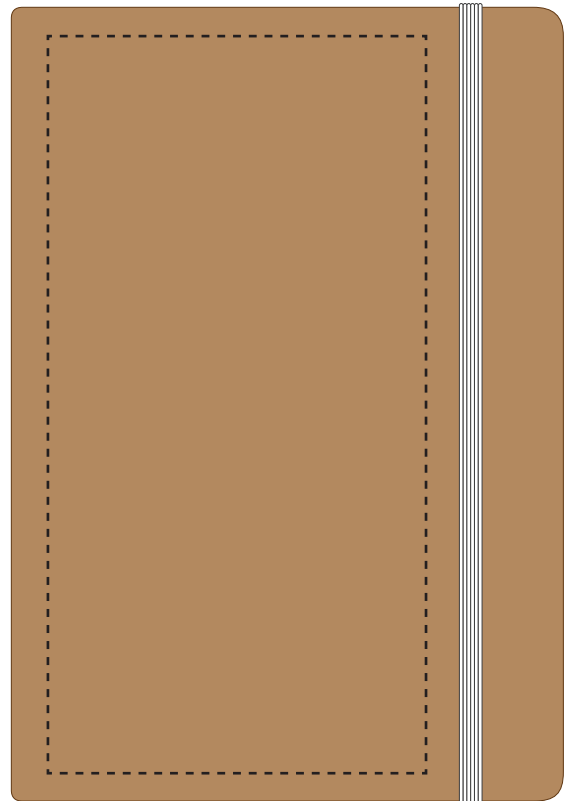

Your Ref:	Quantity:	Product Code: TPC000708
Our Ref:	Version: 1	Product Colour: WHITE & SILVER

PRINTING CONCERNS:**PRODUCT INFO:**

We stock this item in the following colours

**PANTONE REFERENCE(S)**

- Colour 1
- Debossing / Foil Blocking
- Full Colour Printing
- Engraving

Pen

- Full Colour Printing
- Engraving
- Colour 1

ARTWORK SCALE 50%

Product Image for visualisation
- colours may vary

- CENTRED TO PRINT AREA
- CENTRED TO NOTEBOOK

The dashed line is to demonstrate print area and will not appear on your printed item

To proceed, please approve visual via the online system.

ARTWORK SCALE 100%
Max print area: 195mm x 100mm

● *Colour 1*

● *Full Colour Printing*

ARTWORK SCALE 100%
Max print area: 145mm x 80mm

ARTWORK SCALE 100%
Max Engrave area: 100mm x 80mm