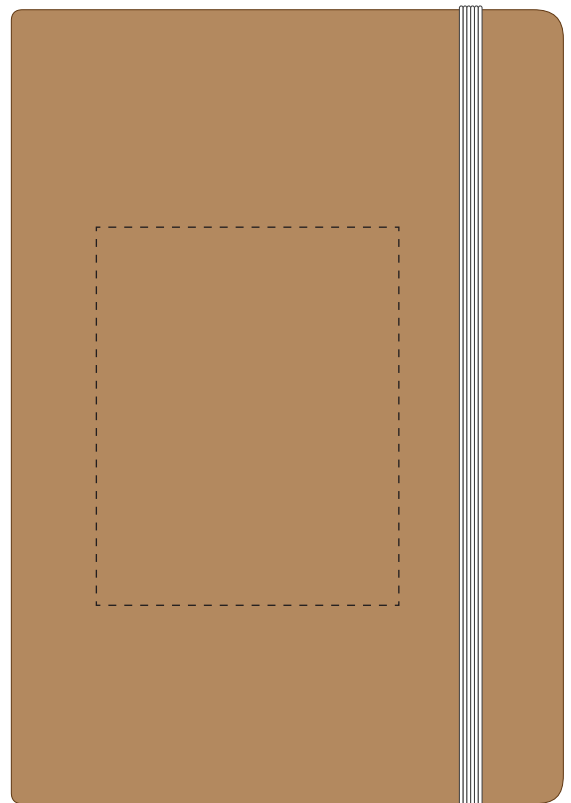

Your Ref:	Quantity:	Product Code: TPC000708
Our Ref:	Version: 1	Product Colour: WHITE & SILVER

PRINTING CONCERNS:**PRODUCT INFO:**

We stock this item in the following colours

**PANTONE REFERENCE(S)**

- Colour 1
- Debossing / Foil Blocking
- Full Colour Printing
- Engraving

Pen

- Full Colour Printing
- Engraving
- Colour 1

ARTWORK SCALE 50%

Product Image for visualisation
- colours may vary

- CENTRED TO PRINT AREA
- CENTRED TO NOTEBOOK

The dashed line is to demonstrate print area and will not appear on your printed item

To proceed, please approve visual via the online system.

ARTWORK SCALE 100%
Max print area: 195mm x 100mm

● *Colour 1*

● *Full Colour Printing*

ARTWORK SCALE 100%
Max print area: 145mm x 80mm

ARTWORK SCALE 100%
Max Engrave area: 100mm x 80mm

● *Debossing / Foil Blocking*

● *Engraving*

ARTWORK SCALE 100%
Clip Print Area:
26mm x 6mm

ARTWORK SCALE 100%
Standard Engrave Area:
40mm x 7mm

ARTWORK SCALE 100%
Standard ILC/FRONT Print Area:
40mm x 20mm