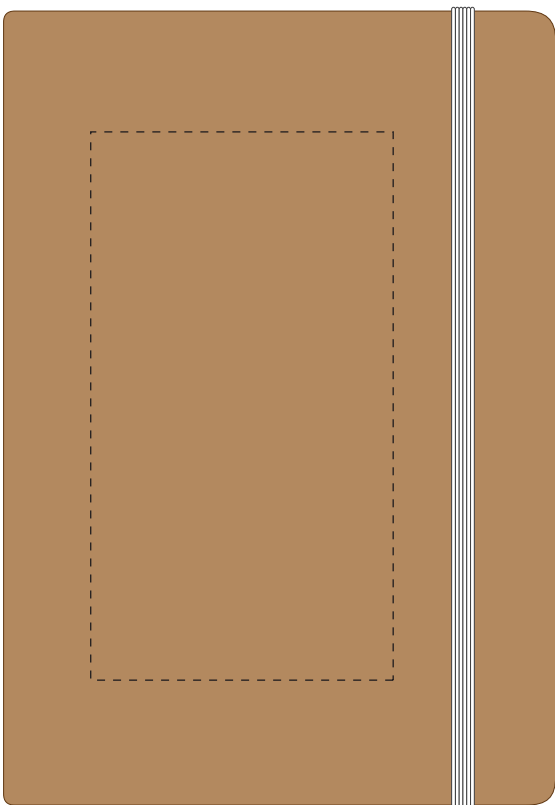

Your Ref:	Quantity:	Product Code: TPC000708
Our Ref:	Version: 1	Product Colour: WHITE & SILVER

PRINTING CONCERNS:**PRODUCT INFO:**

We stock this item in the following colours

**PANTONE REFERENCE(S)**

- Colour 1
- Debossing / Foil Blocking
- Full Colour Printing
- Engraving

Pen

- Full Colour Printing
- Engraving
- Colour 1

ARTWORK SCALE 50%

Product Image for visualisation
- colours may vary

- CENTRED TO PRINT AREA
- CENTRED TO NOTEBOOK

The dashed line is to demonstrate print area and will not appear on your printed item

To proceed, please approve visual via the online system.

ARTWORK SCALE 100%
Max print area: 195mm x 100mm

● *Colour 1*

● *Full Colour Printing*

ARTWORK SCALE 100%
Max print area: 145mm x 80mm

ARTWORK SCALE 100%
Max Engrave area: 100mm x 80mm

● *Debossing / Foil Blocking*

● *Engraving*

ARTWORK SCALE 100%
Clip Print Area:
26mm x 6mm

ARTWORK SCALE 100%
Standard Engrave Area:
40mm x 7mm

ARTWORK SCALE 100%
Standard ILC/FRONT Print Area:
40mm x 20mm