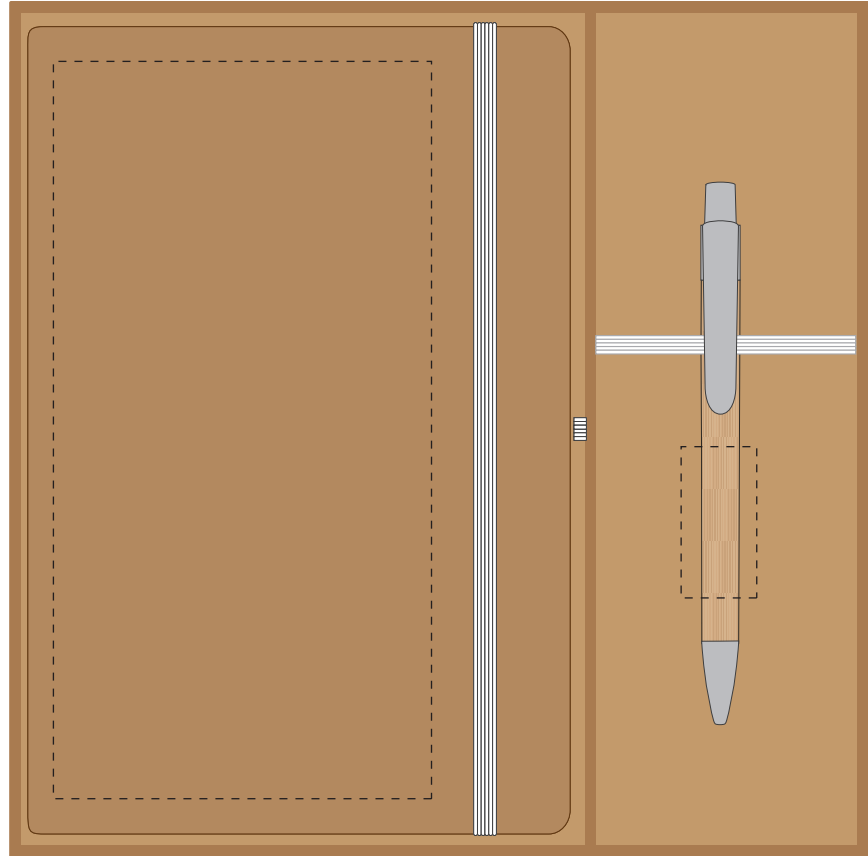

Your Ref:	Quantity:	Product Code: TPC000708
Our Ref:	Version: 1	Product Colour: WHITE & SILVER

PRINTING CONCERNS:**PRODUCT INFO:**

We stock this item in the following colours

**PANTONE REFERENCE(S)**

- Colour 1
- Debossing / Foil Blocking
- Full Colour Printing
- Engraving

Pen

- Full Colour Printing
- Engraving
- Colour 1

ARTWORK SCALE 50%

Product Image for visualisation
- colours may vary

- CENTRED TO PRINT AREA
- CENTRED TO NOTEBOOK

The dashed line is to demonstrate print area and will not appear on your printed item