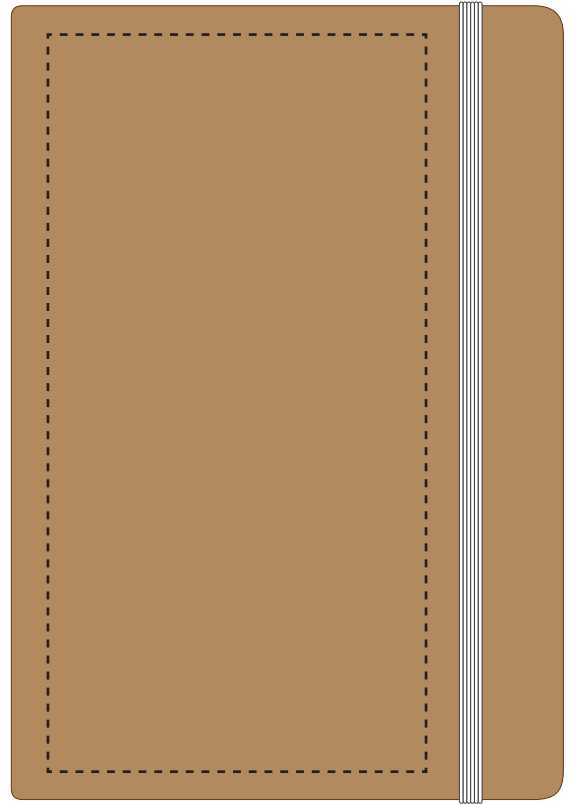

Your Ref:	Quantity:	Product Code: TPC000708
Our Ref:	Version: 1	Product Colour: WHITE & SILVER

PRINTING CONCERNS:**PRODUCT INFO:**

We stock this item in the following colours

**PANTONE REFERENCE(S)**

- Colour 1
- Debossing / Foil Blocking
- Full Colour Printing
- Engraving

Pen

- Full Colour Printing
- Engraving
- Colour 1

ARTWORK SCALE 50%

Product Image for visualisation
- colours may vary

- CENTRED TO PRINT AREA
- CENTRED TO NOTEBOOK

The dashed line is to demonstrate print area and will not appear on your printed item

To proceed, please approve visual via the online system.

ARTWORK SCALE 100%
Max print area: 195mm x 100mm

● *Colour 1*

● *Full Colour Printing*

ARTWORK SCALE 100%
Max print area: 145mm x 80mm

ARTWORK SCALE 100%
Max Engrave area: 100mm x 80mm